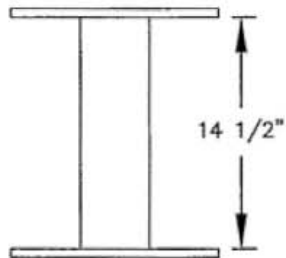

Visit us at: jensenmailboxes.com

PEDESTAL BASE
BOLT PATTERN

3313
TYPE IV-CBU

3385
PEDESTAL

MODEL #5213-XA
CLUSTER BOX UNIT
(F SERIES)

AVAILABLE COLORS:
SANDSTONE, BRONZE, GREEN, BLACK, WHITE
AND GRAY (FOR REPLACEMENT UNITS)