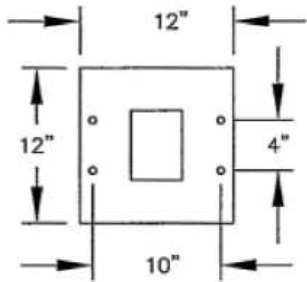

Visit us at: jensenmailboxes.com

PEDESTAL BASE
BOLT PATTERN

3313
TYPE IV-CBU

3385
PEDESTAL

MODEL #5213-XA
CLUSTER BOX UNIT
(F SERIES)

AVAILABLE COLORS:
SANDSTONE, BRONZE, GREEN, BLACK, WHITE
AND GRAY (FOR REPLACEMENT UNITS)