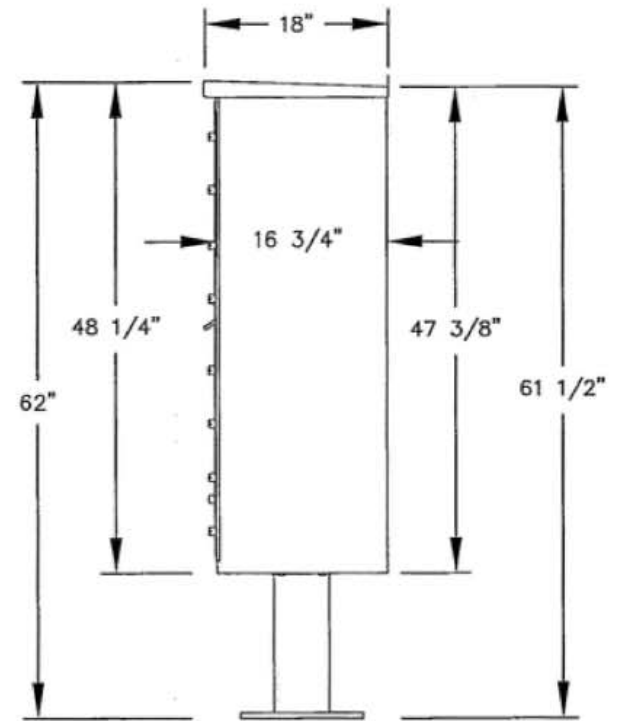

Visit us at: jensenmailboxes.com

PEDESTAL BASE
BOLT PATTERN

3313
TYPE IV-CBU

3385
PEDESTAL

MODEL #5213-XA
CLUSTER BOX UNIT
(F SERIES)

AVAILABLE COLORS:
SANDSTONE, BRONZE, GREEN, BLACK, WHITE
AND GRAY (FOR REPLACEMENT UNITS)