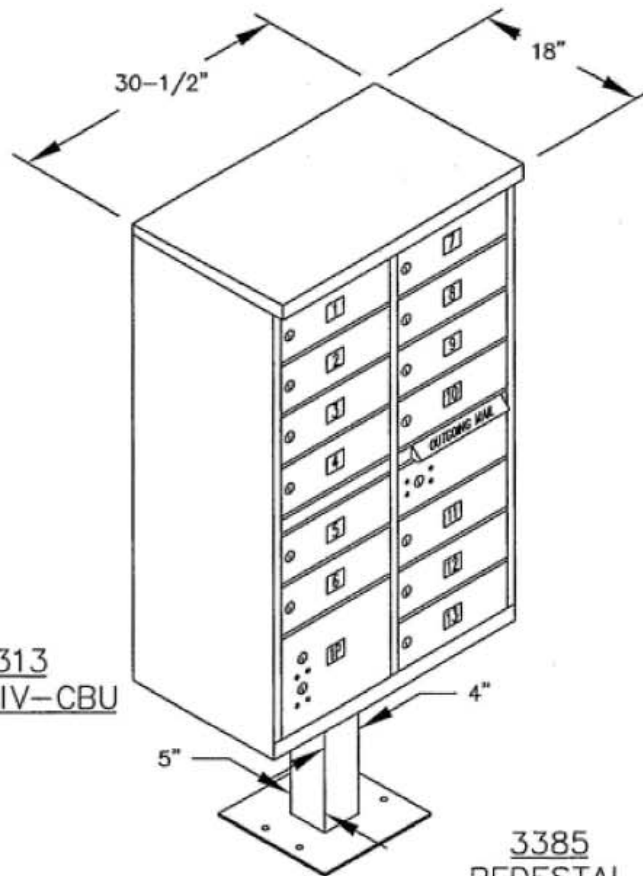

Visit us at: jensenmailboxes.com

PEDESTAL BASE
BOLT PATTERN

3313
TYPE IV-CBU

3385
PEDESTAL

MODEL #5213-XA
CLUSTER BOX UNIT
(F SERIES)

AVAILABLE COLORS:
SANDSTONE, BRONZE, GREEN, BLACK, WHITE
AND GRAY (FOR REPLACEMENT UNITS)