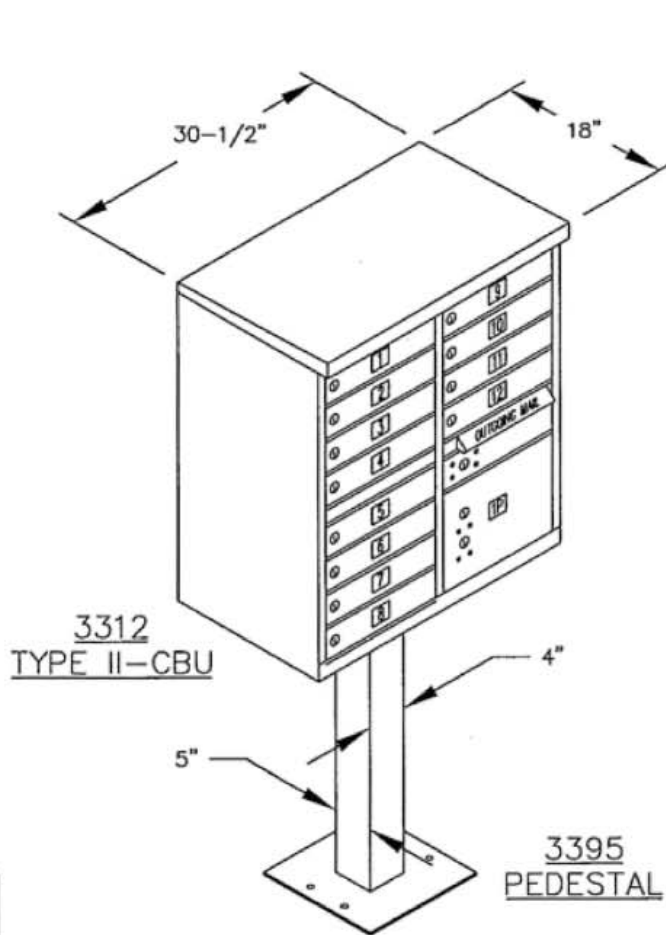

Visit us at: jensenmailboxes.com

MODEL #5212-XA
CLUSTER BOX UNIT
(F SERIES)

AVAILABLE COLORS:
SANDSTONE, BRONZE, GREEN, BLACK, WHITE
AND GRAY (FOR REPLACEMENT UNITS)

PHONE: 877-597-5671
FAX: 801-991-6121
<http://jensenmailboxes.com>