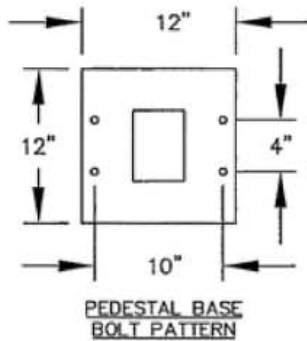

Visit us at: jensenmailboxes.com

MODEL #5212-XA
CLUSTER BOX UNIT
(F SERIES)

AVAILABLE COLORS:
SANDSTONE, BRONZE, GREEN, BLACK, WHITE
AND GRAY (FOR REPLACEMENT UNITS)

PHONE: 877-597-5671
FAX: 801-991-6121
<http://jensenmailboxes.com>