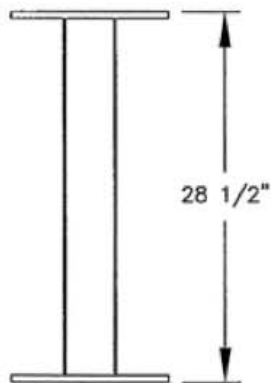

Visit us at: jensenmailboxes.com

MODEL #5212-XA
CLUSTER BOX UNIT
(F SERIES)

AVAILABLE COLORS:
SANDSTONE, BRONZE, GREEN, BLACK, WHITE
AND GRAY (FOR REPLACEMENT UNITS)

PHONE: 877-597-5671
FAX: 801-991-6121
<http://jensenmailboxes.com>