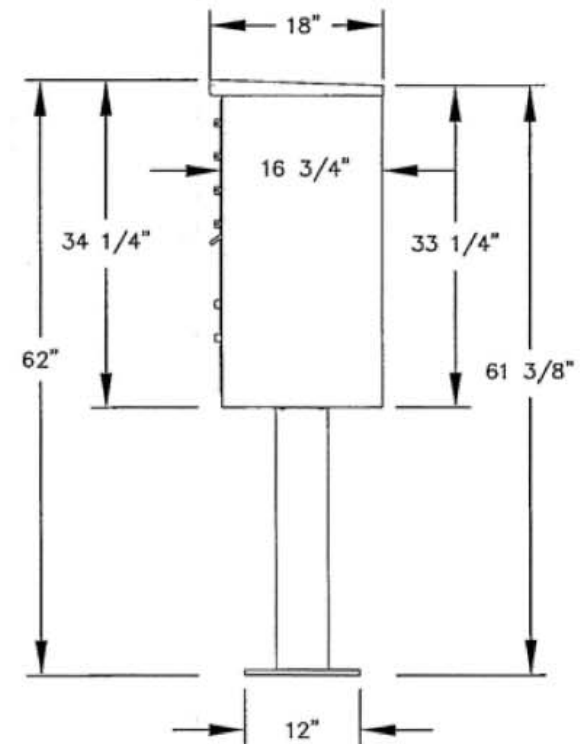

Visit us at: jensenmailboxes.com

MODEL #5212-XA
CLUSTER BOX UNIT
(F SERIES)

AVAILABLE COLORS:
SANDSTONE, BRONZE, GREEN, BLACK, WHITE
AND GRAY (FOR REPLACEMENT UNITS)

PHONE: 877-597-5671
FAX: 801-991-6121
<http://jensenmailboxes.com>