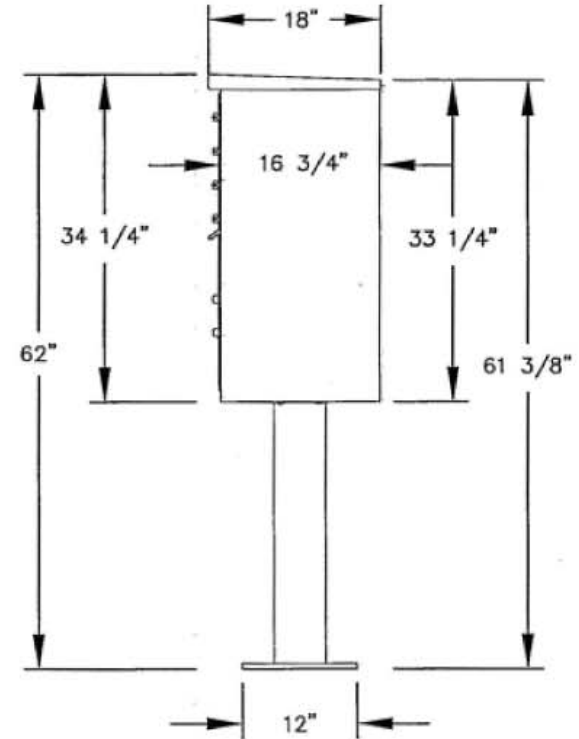

Visit us at: jensenmailboxes.com

3308
TYPE I-CBU

3395
PEDESTAL

MODEL #5208-BA
CLUSTER BOX UNIT
(F SERIES)

AVAILABLE COLORS:
SANDSTONE, BRONZE, GREEN, BLACK, WHITE
AND GRAY (FOR REPLACEMENT UNITS)

PHONE: 877-597-5671
FAX: 801-991-6121
<http://jensenmailboxes.com>