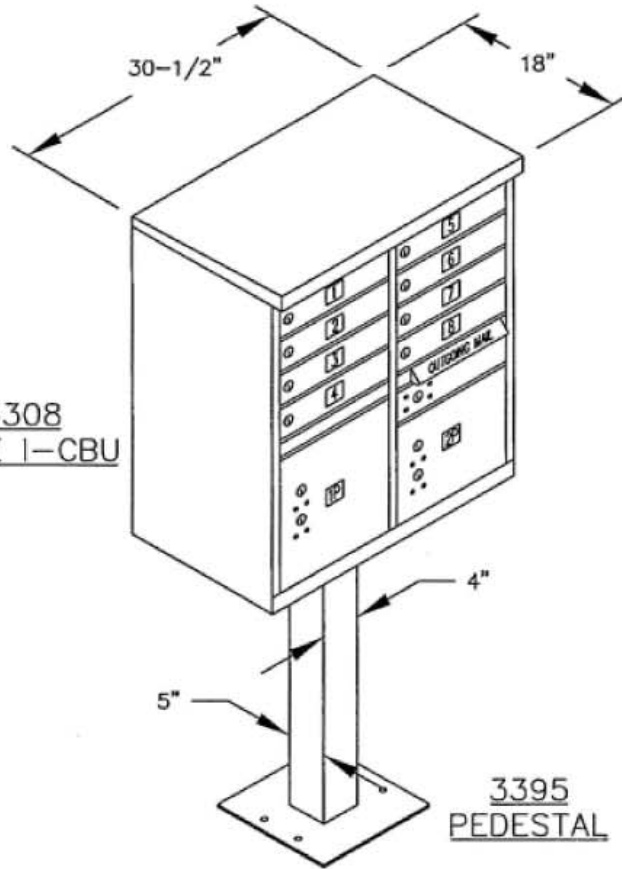

Visit us at: jensenmailboxes.com

3308
TYPE I-CBU

3395
PEDESTAL

MODEL #5208-BA
CLUSTER BOX UNIT
(F SERIES)

AVAILABLE COLORS:
SANDSTONE, BRONZE, GREEN, BLACK, WHITE
AND GRAY (FOR REPLACEMENT UNITS)

PHONE: 877-597-5671
FAX: 801-991-6121
<http://jensenmailboxes.com>