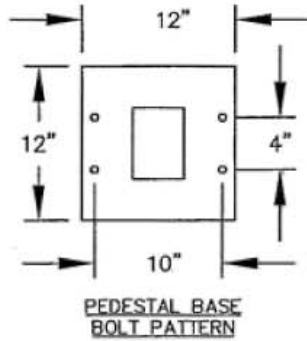

Visit us at: jensenmailboxes.com

3308
TYPE I-CBU

3395
PEDESTAL

MODEL #5208-BA
CLUSTER BOX UNIT
(F SERIES)

AVAILABLE COLORS:
SANDSTONE, BRONZE, GREEN, BLACK, WHITE
AND GRAY (FOR REPLACEMENT UNITS)

PHONE: 877-597-5671
FAX: 801-991-6121
<http://jensenmailboxes.com>