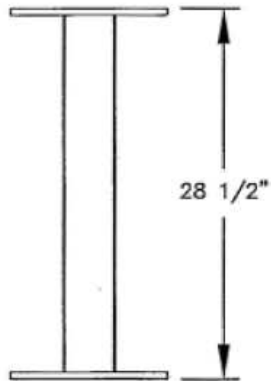

Visit us at: jensenmailboxes.com

3308
TYPE I-CBU

3395
PEDESTAL

MODEL #5208-BA
CLUSTER BOX UNIT
(F SERIES)

AVAILABLE COLORS:
SANDSTONE, BRONZE, GREEN, BLACK, WHITE
AND GRAY (FOR REPLACEMENT UNITS)

PHONE: 877-597-5671
FAX: 801-991-6121
<http://jensenmailboxes.com>