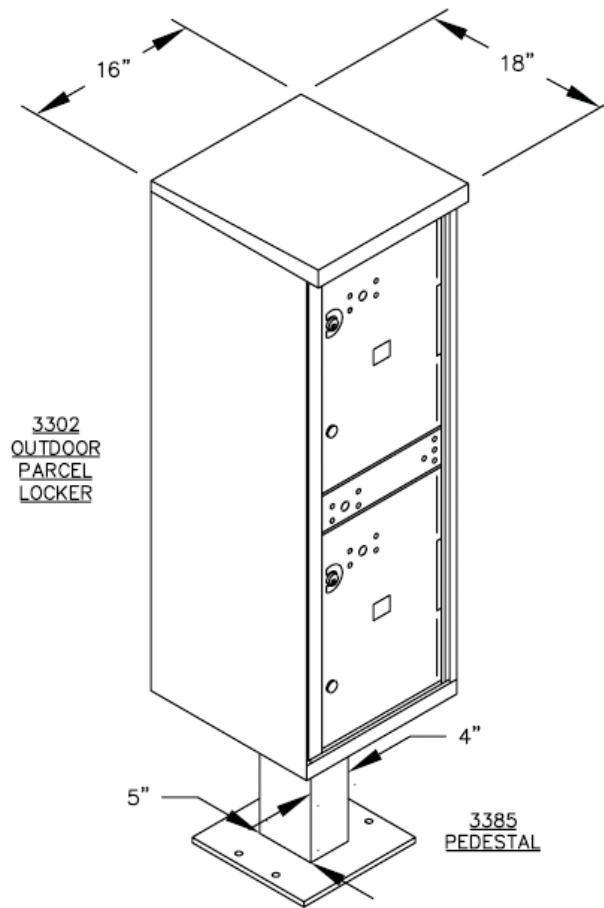

Visit us at: jensenmailboxes.com

PEDESTAL BASE
BOLT PATTERN

3302
OUTDOOR
PARCEL
LOCKER

3385
PEDESTAL

**MODEL #5100-AA
OUTDOOR PARCEL LOCKER**

AVAILABLE COLORS:
SANDSTONE, BRONZE, GREEN, BLACK, WHITE
AND GRAY (FOR REPLACEMENT UNITS)