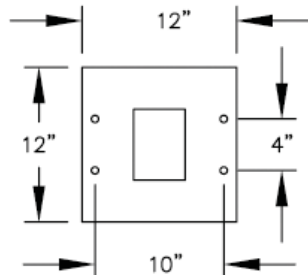

Visit us at: jensenmailboxes.com

PEDESTAL BASE
BOLT PATTERN

3302
OUTDOOR
PARCEL
LOCKER

3385
PEDESTAL

**MODEL #5100-AA
OUTDOOR PARCEL LOCKER**

AVAILABLE COLORS:
SANDSTONE, BRONZE, GREEN, BLACK, WHITE
AND GRAY (FOR REPLACEMENT UNITS)