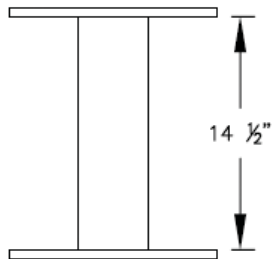

Visit us at: jensenmailboxes.com

PEDESTAL BASE
BOLT PATTERN

3302
OUTDOOR
PARCEL
LOCKER

3385
PEDESTAL

**MODEL #5100-AA
OUTDOOR PARCEL LOCKER**

AVAILABLE COLORS:
SANDSTONE, BRONZE, GREEN, BLACK, WHITE
AND GRAY (FOR REPLACEMENT UNITS)