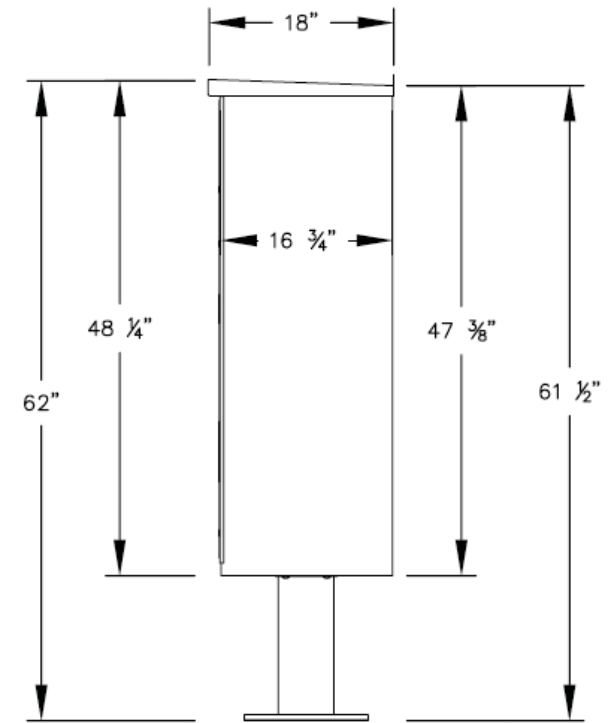

Visit us at: jensenmailboxes.com

PEDESTAL BASE
BOLT PATTERN

3302
OUTDOOR
PARCEL
LOCKER

3385
PEDESTAL

**MODEL #5100-AA
OUTDOOR PARCEL LOCKER**

AVAILABLE COLORS:
SANDSTONE, BRONZE, GREEN, BLACK, WHITE
AND GRAY (FOR REPLACEMENT UNITS)